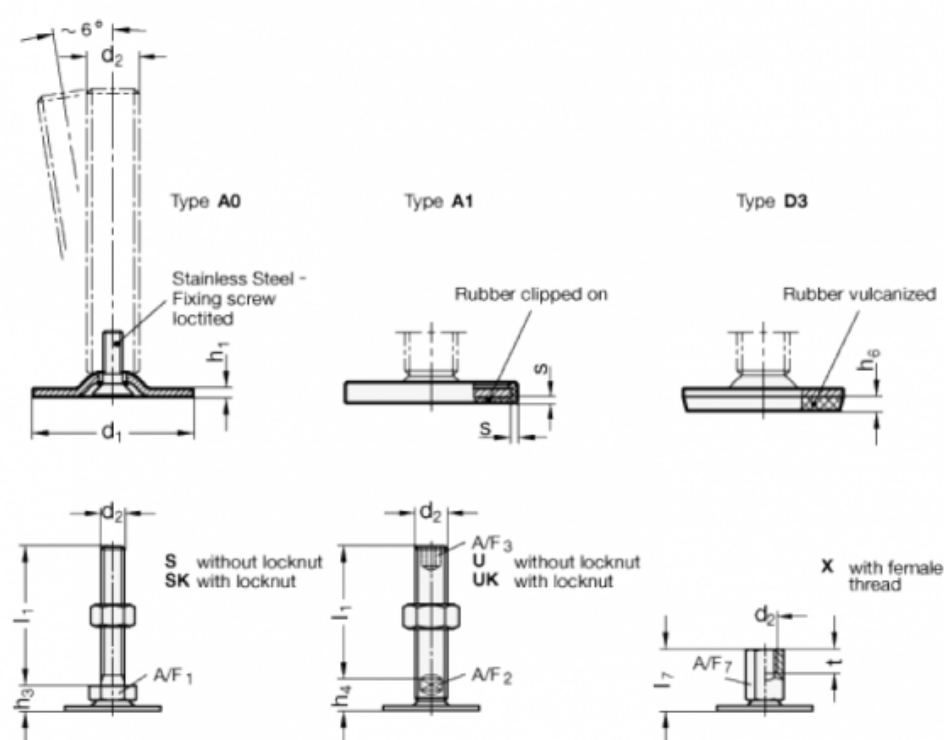

Data Sheet

Article number: 204080M1260A3S

Description: E+G levelling foot

GN 40-80-M12-60-A3-S

Note: S Without nut, External hexagon at the bottom

Measures

A/F1	=	17
d1	=	80
d2	=	M12
h1	=	3
h3	=	12
h6	=	5
l1	=	60
s	=	